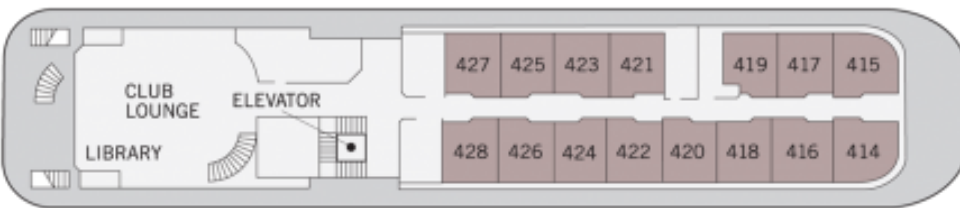

SUN DECK

Deck Plan

- Triple Cabin
- Main Deck Suite
- Classic Suite
- Superior Suite
- Deluxe Suite
- Premium Suite
- Owner's Suite

SPORTS DECK

CLUB DECK

OCEANUS DECK

MAIN DECK